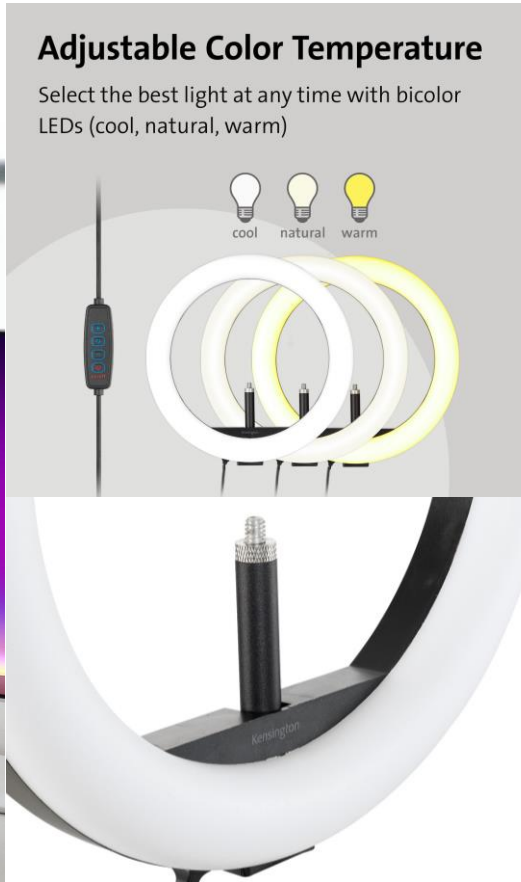

Omnidirectional Stereo Microphones

Two microphones with noise-reduction technology ensure you sound professional in every meeting and presentation.

K81176WW

KTG W2050 PRO 1080P AUTO FOCUS WEBCAM

\$ 99.73

\$ 149.95

L1000 Bicolor Ring Light with Webcam Mount

Adjustable Color Temperature

Select the best light at any time with bicolor LEDs (cool, natural, warm)

Optimized Office Lighting

Distributes light evenly and eliminates harsh face shadows.

Adjustable Color Temperature

Select the best light color (cool, natural, warm) anywhere, anytime.

Push Button Controls

Easily change brightness levels at the touch of a button.

USB-A Powered

No outlet required—simply attach to any open USB-A port (5V/2.0A) or a USB-A wall adapter.