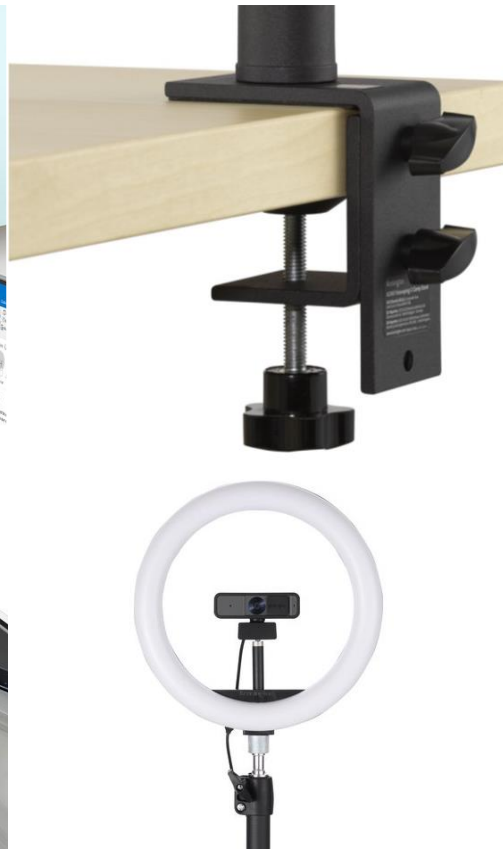

A flexible mounting solution for microphones, webcams, and lights (3/8", 1/4" and 5/8" connections).

Adjustable Arm with Internal Springs

Easily adjusts to your specific height, reach, and swivel needs.

360° Swivel Base

Easily rotate the entire boom arm.

Professional Grade C-Clamp

Ensures a stable experience for any connected accessories.

Cable Management Channel

Keeps your workspace organized.

K87652WW

KTG A1020 PRO VC BOOM ARM

\$ 62.24

\$ 119.95

A1000 Telescoping C-Clamp with Universal Mount

Built for Video Conferencing

Mounting solution for microphones, webcams, and lighting systems (3/8", 1/4" and 5/8" adaptors included).

Height Adjustable

360° Swivel Mount

Offers more positioning flexibility for webcams and lights so you can get the perfect angle every time.

Fits Most Desks

Attaches to desks and platforms ranging from 0.5" to 3.5" to provide stable support for accessories.